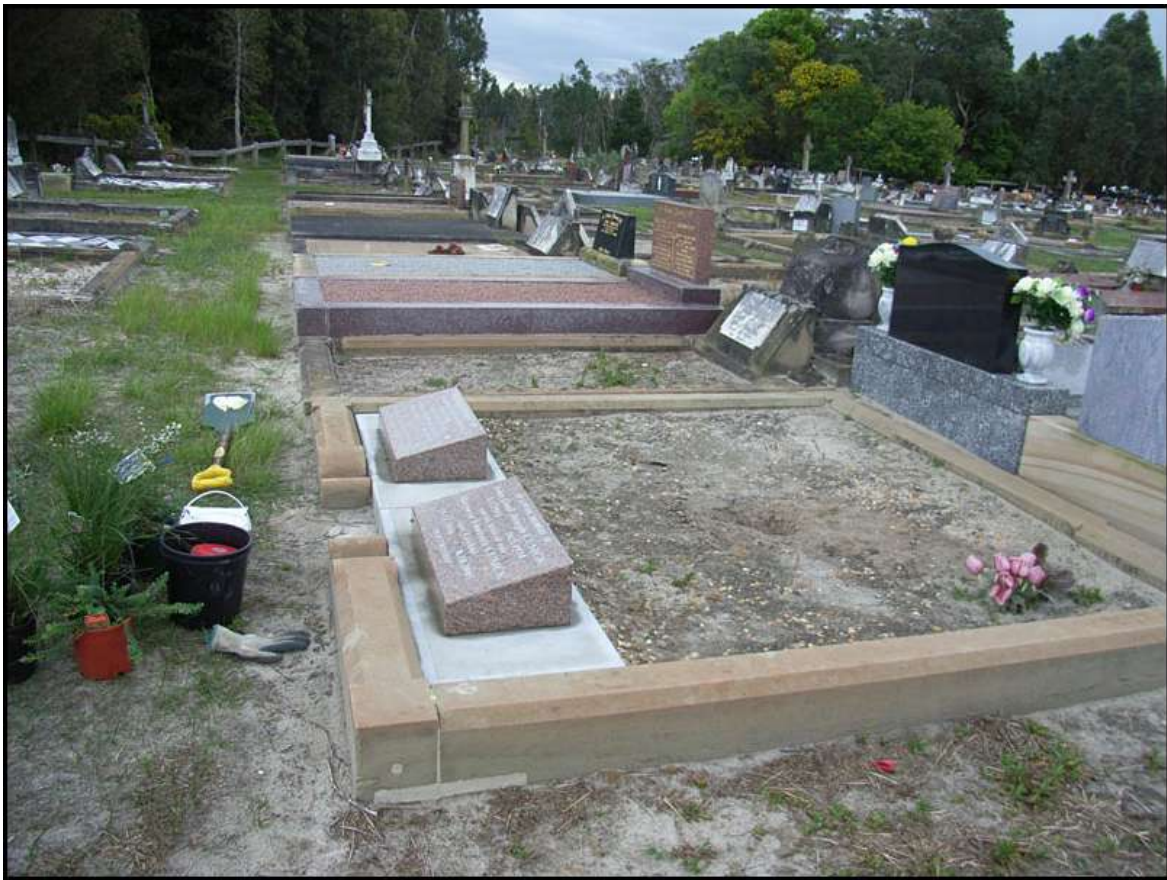

Grave Garden; September 2007